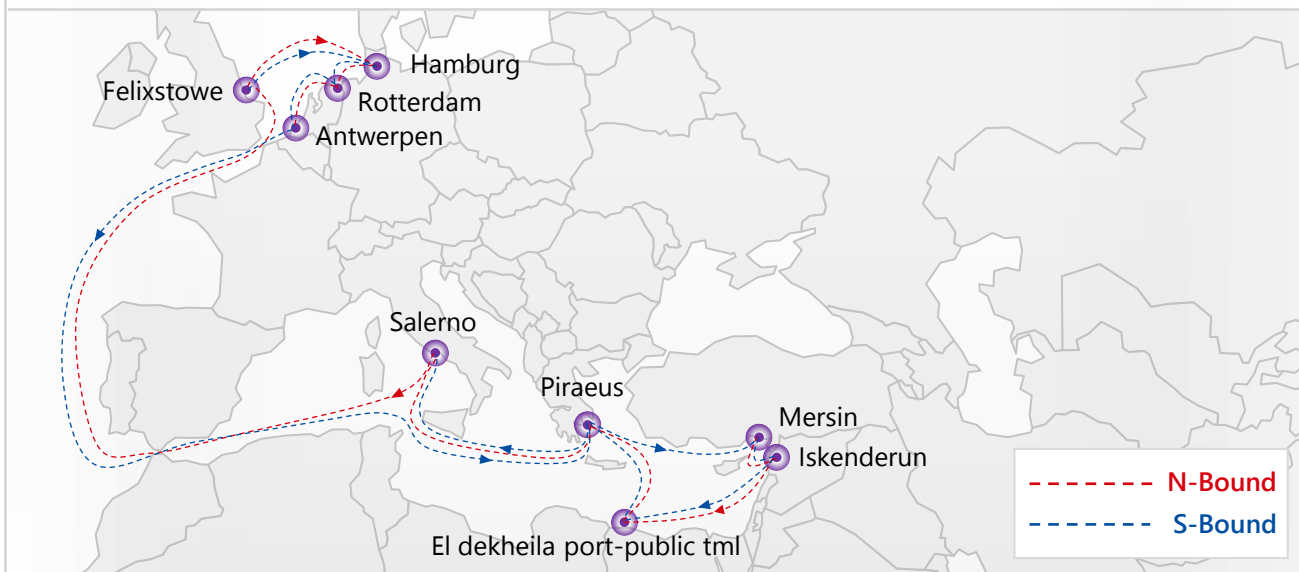

YANG MING delivers GOOD for life

 **YANG MING**

**EUROPEAN
SERVICE**

**NCP/MED/INEU
SERVICE**

INTRA EUROPE

1 Loops
NEX

Direct Service Connection between
North Europe and MED

NEX North Europe - East Med Express

Felixstowe - Hamburg- Rotterdam- Antwerpen - Piraeus - Mersin - Iskenderun - El Dekheila Port-Public TML - Piraeus - Salerno - Felixstowe

Port Rotation

N-bound	To	FXT	HAM	RTM	ANR
From	ETB/ETD	WED/THU	FRI/SAT	SUN/MON	TUE/TUE
MER	SAT/SUN	17	19	21	23
ISK	MON/MON	16	18	20	22
EDK	FRI/SAT	11	13	15	17
PIR	SUN/MON	9	11	13	16
SAL	WED/THU	6	8	10	12

S-bound	To	PIR	MER	ISK	EDK	SAL
From	ETB/ETD	WED/THU	SAT/SUN	MON/MON	FRI/SAT	WED/THU
FXT	WED/THU	13	16	18	22	27
HAM	FRI/SAT	11	14	16	20	25
RTM	SUN/MON	9	12	14	18	23
ANR	TUE/TUE	8	11	13	17	22

Service Highlights

- 01 Direct service connection between North Europe and MED
- 02 Extended connection with Asia-MED main services via Piraeus
- 03 Express service South Italy to North Europe
- 04 Extended coverage serving to/from Black Sea, Levant Sea, and North Africa via Piraeus transit